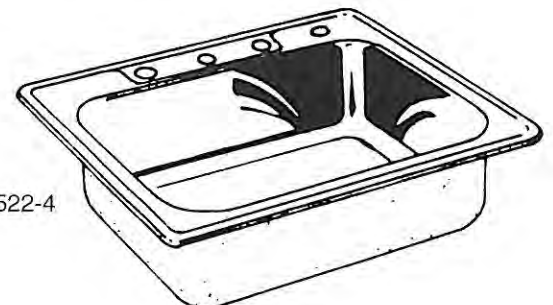

Self rim method of mounting. Sink shall be furnished with appropriate number of clamps to provide a secure, watertight installation.

NOTE: Two faucet holes standard unless otherwise specified.

Overall Size: 15" x 15", Inside Dimensions: 12" x 10" x 5-1/8", Cutout in Countertop: 14-3/8" x 14-3/8", Faucet Holes: 1 or 2

C724
Model D-11515

SINGLE COMPARTMENT MODELS

Specification

Sink bowls are seamlessly drawn of heavy-gauge, nickel-bearing stainless steel. Interior vertical and horizontal corners are rounded to a minimum of 2-3/4" radii. Raised faucet deck. Self-rimmed (separate mounting frame not required). Compartment depth 6-1/2". All exposed surfaces are polished to a satin finish with highshine bowl radius. Underside is fully undercoated.

Self rim method of mounting. Sink shall be furnished with appropriate number of clamps to provide a secure, watertight installation.

C725 D-12522-3 3 Hole

C726 D-12522-4 4 Hole

C726
Model D-12522-4

934 S.E. Sixth Avenue • Portland, Oregon 97214 • (503) 235-2167 • (800) 929-5039 • Fax (503) 239-3774