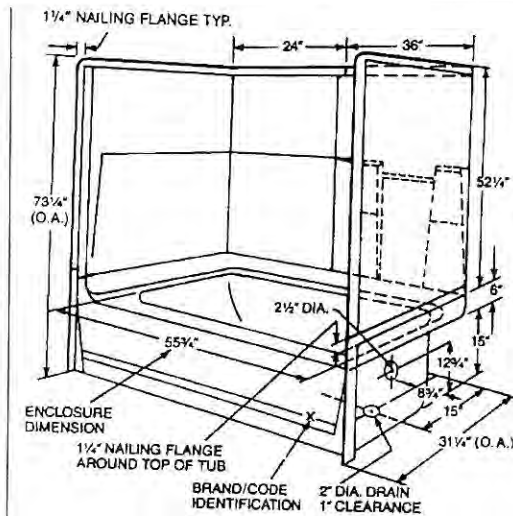

2603 - TRIO
3-Piece Tub/Shower

C5277 - LH
C5278 - RH