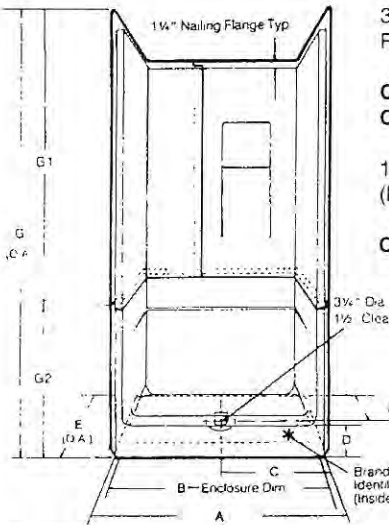

LASCO
Bathware

NOTE
Center line of valves to be
15-3/4" from face of studs

C5275 - LH
C5276 - RH

1 Piece Tub/Shower

CAT NO.	Model #	Description
C5272	1483-SG/CTG	48"
C5274	1603-SG/CTG	60"

1 Piece Shower Stall