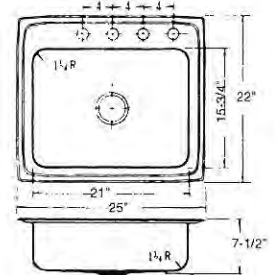

C2832 4 Hole
Model PSR-2522

DAYTON

BAR SINKS

Specification

Sink bowl seamlessly drawn of heavy-gauge, nickel bearing stainless steel. Interior vertical and horizontal corners are rounded to a minimum of 2-1/4" radii. Self-rimmed (separate mounting frame not required). All compartments are polished to a buffed finish. Underside is fully undercoated.

Self rim method of mounting. Sink shall be furnished with appropriate number of clamps to provide a secure, watertight installation.

NOTE: Two faucet holes standard unless otherwise specified.

Overall Size: 15" x 15", Inside Dimensions: 12" x 10" x 5-1/8", Cutout in Countertop: 14-3/8" x 14-3/8", Faucet Holes: 1 or 2