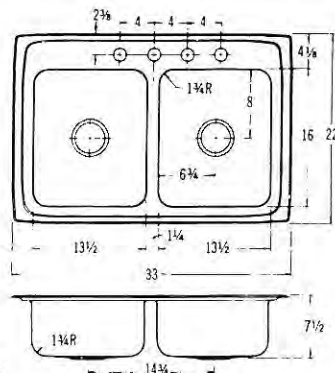

**PACEMAKER STARLITE,
DOUBLE COMPARTMENT SINKS**

20 Gauge, Type 302, Self Rim

Fine quality, sink bowl is seamlessly drawn of #20 gauge, type 302 (18-8) nickel bearing stainless steel providing convenient use from either side. Standard depth: 7-1/2" with 1-3/4" radius covered corners. Self rim. Exposed surfaces are machine polished to a highlighted LK-5K-H satin finish. Underside is fully protected by heavy duty Sound Guard undercoating..

Model PSR-3322 has a 7/16 inch drop ledge.

Drain opening size is 3-1/2".

NOTE: Where choice of three or four faucet holes is indicated, four faucet holes are furnished unless otherwise specified.

C2833 4 Hole
Model PSR-3322