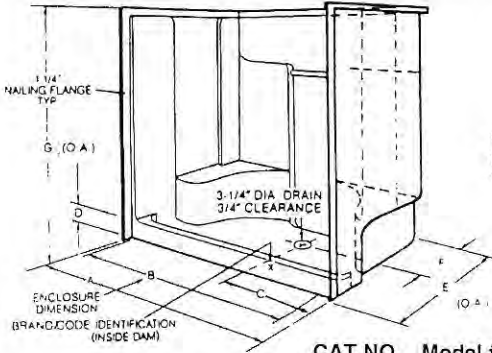

934 S.E. Sixth Avenue • Portland, Oregon 97214 • (503) 235-2167 • (800) 929-5039 • Fax (503) 239-3774

LASCO
Bathware

NOTE
Center line of valves to be
15-3/4" from face of studs