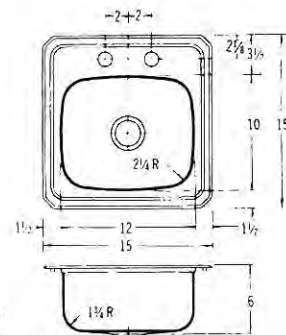

ELKAY

**CELEBRITY, HOSPITALITY
ONE COMPARTMENT SINKS**

20 Gauge, Type 302, Self Rim

Good quality sink bowl seamlessly drawn of #20 gauge, type 302 (18-8) nickel bearing stainless steel in an exclusive trimmed corner design. Bowl has 2-1/4" radius vertical covered corners. Compartment and faucet deck recessed 3/16" below outside edge of sink. Self rim. Exposed surfaces are machine polished to a highlighted LK-4K-H bright finish. Underside is fully undercoated.

*BCR-15 drain opening is 2-inches.

NOTE: Where choice of 1, 2 or 3 faucet holes indicated, 2 faucet holes furnished unless otherwise specified.

C2816
Model BCR-15

**CELEBRITY,
ONE COMPARTMENT SINKS**

20 Gauge, Type 302, Self Rim

Good quality spacious sink bowl seamlessly drawn of #20 gauge, type 302 (18-8) nickel bearing stainless steel. Each is generously proportioned for food preparation and clean up. Bowl depth is 7 inches with 3 inch radius vertical covered corners. Self-rim. Exposed surfaces are machine polished to a highlighted LK-4K-H bright finish. Underside is undercoated. CR-2522 has a 1/4 inch drop ledge. Drain opening size is 3-1/2".

NOTE: Where choice of three or four faucet holes is indicated, four faucet holes always furnished unless otherwise specified.