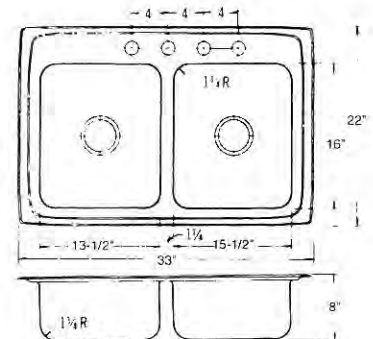

Drain opening is 3-1/2" inches.

NOTE: Where choice of three or four faucet holes is indicated, four faucet holes always furnished unless otherwise specified.

LR-3321 Illustrated

C2831 4 Hole
Model LR-3322