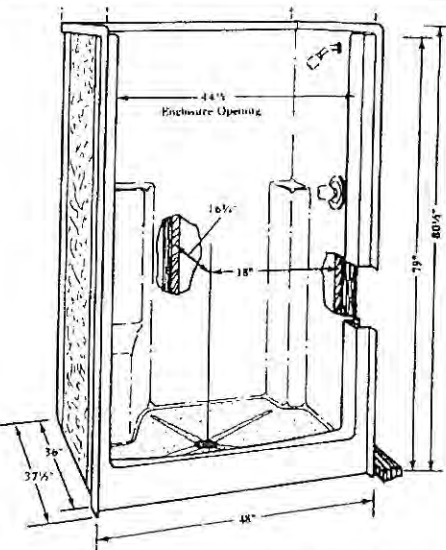

#48 Shower Stall
1 Piece 48"

Also available
(NOT SHOWN)

#36 Shower Stall 36"