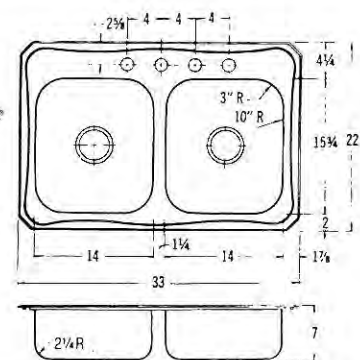

C2818 4 Hole
Model CR-3322