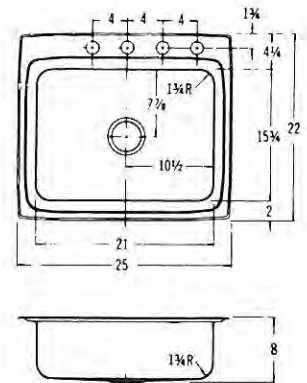

LUSTERTONE®, ONE COMPARTMENT SINKS

18 Gauge, Type 302, Self Rim

Highest quality, sink bowl provides generous work area for food preparation and clean-up jobs. Sink is seamlessly drawn of #18 gauge, type 302 (18-8) stainless steel. Bowl depth: 8-inches with 1-3/4" radius coved corners. Self rim. Exposed surfaces are hand blended to a highlighted LK-6K-H satin finish. Underside is fully protected by heavy duty Sound Guard undercoating.

LR-2522 has a 7/16" drop ledge with a raised faucet deck..

Drain opening is 3-1/2" inches.

NOTE: Where choice of three or four faucet holes is indicated, four faucet holes always furnished unless otherwise specified.

C2830 4 Hole
Model LR-2522

LUSTERTONE®, TWO COMPARTMENT SINKS

18 Gauge, Type 302, Self Rim

Highest quality. Two roomy sink bowls seamlessly drawn of #18 gauge, type 302 (18-8) nickel bearing stainless steel. Standard depth: LR-3322 and LR-3321, 8-inches; all others, 7-1/2" with 1-3/4" radius coved corners. Self rim. Exposed surfaces are hand blended to a lustrous highlighted LK-6K-H satin finish. Underside is fully undercoated.

Compartment and faucet deck are recessed 3/16" below outside edge of sink.

Model LR-3322 has a 7/16" drop ledge with a raised faucet deck. Underside of sink is fully protected by heavy duty Sound Guard undercoating.

Drain opening is 3-1/2" inches.

NOTE: Where choice of three or four faucet holes is indicated, four faucet holes always furnished unless otherwise specified.