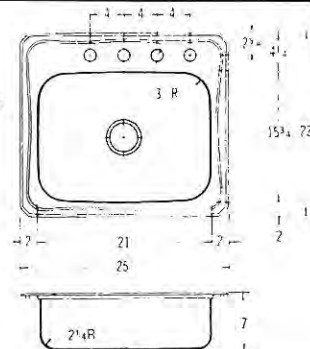

C2817 4 Hole
Model CR-2522

**CELEBRITY,
DOUBLE COMPARTMENT SINKS**

20 Gauge, Type 302, Self Rim

Good quality, sink bowl is seamlessly drawn of #20 gauge, type 302 (18-8) nickel bearing stainless steel in an exclusive trimmed corner design. Standard depth: 7" with 3" vertical radius covered corners. Exposed surfaces are machine polished to an LK-4K-H bright finish. Underside is undercoated.

Model CR-3322 has a 1/4 inch drop ledge.

Drain opening size is 3-1/2".

NOTE: Where choice of three or four faucet holes is indicated, four faucet holes are furnished unless otherwise specified.